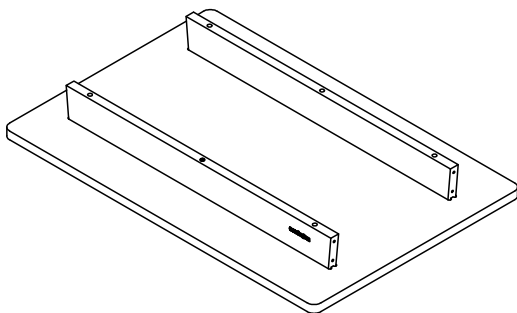

Loft Coffee Table.

Product code KUS02/3-4001

KUSUDICO
Purpose Driven Conscious Living

Thank you for purchasing the **Loft Coffee Table**. This page lists all the contents included in the box. Please take the time to identify the hardware as well as the individual components to this product.

Assembly hardware:

8 x Large Screws, 1 x Allen wrench (included)

Components in the box:

1 x Loft Coffee Table top,
2 x Loft Coffee Table legs

step 1

Place the **Loft Coffee Top** upside down on a flat solid surface, preferably a padded or carpeted area to protect the piece from being scratched.