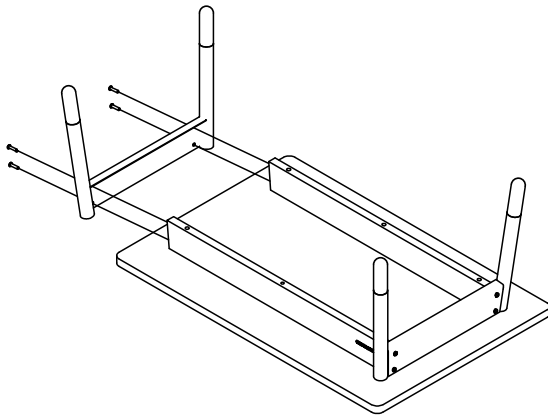

Assembly hardware:

8 x Large Screws, 1 x Allen wrench (included)

Components in the box:

1 x Loft Coffee Table top,
2 x Loft Coffee Table legs

step 1

Place the **Loft Coffee Top** upside down on a flat solid surface, preferably a padded or carpeted area to protect the piece from being scratched.

step 2

Locate a **Loft Coffee Table leg** on one end of the **Loft Coffee Table top**, aligning the holes in the leg with the thread in the wooden aprons. Fasten with **Large screws**.

Loft Coffee Table.

Product code KUS02/3-4001

KUSUDICO
Purpose Driven Conscious Living

step 3

Locate the other **Loft Coffee Table leg** to the other side and fasten in the same way.

step 4

Carefully turn your completed **Loft Coffee Table** the right side around and place it in your intended space.