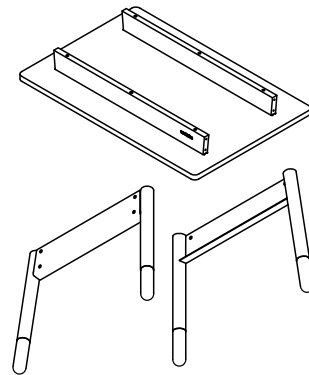

Loft Coffee Table.

Product code KUS02/3-4001

KUSUDICO
Purpose Driven Conscious Living

Thank you for purchasing the **Loft Coffee Table**. This page lists all the contents included in the box. Please take the time to identify the hardware as well as the individual components to this product.

Assembly hardware:

8 x Large Screws, 1 x Allen wrench (included)

Components in the box:

1 x Loft Coffee Table top,
2 x Loft Coffee Table legs

step 1

Place the **Loft Coffee Top** upside down on a flat solid surface, preferably a padded or carpeted area to protect the piece from being scratched.

step 2

Locate a **Loft Coffee Table leg** on one end of the **Loft Coffee Table top**, aligning the holes in the leg with the thread in the wooden aprons. Fasten with **Large screws**.

Loft Coffee Table.