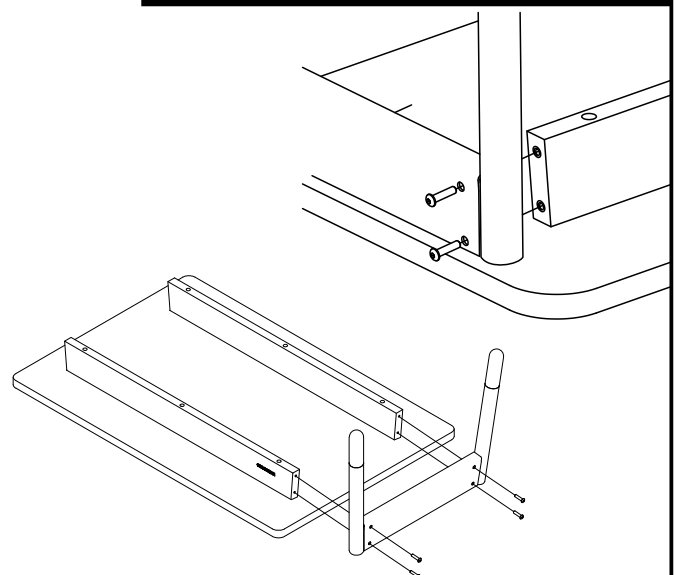

Assembly hardware:

8 x Large Screws, 1 x Allen wrench (included)

Components in the box:

1 x Loft Coffee Table top,
2 x Loft Coffee Table legs

step 1

Place the **Loft Coffee Top** upside down on a flat solid surface, preferably a padded or carpeted area to protect the piece from being scratched.

step 2

Locate a **Loft Coffee Table leg** on one end of the **Loft Coffee Table top**, aligning the holes in the leg with the thread in the wooden aprons. Fasten with **Large screws**.

Loft Coffee Table.